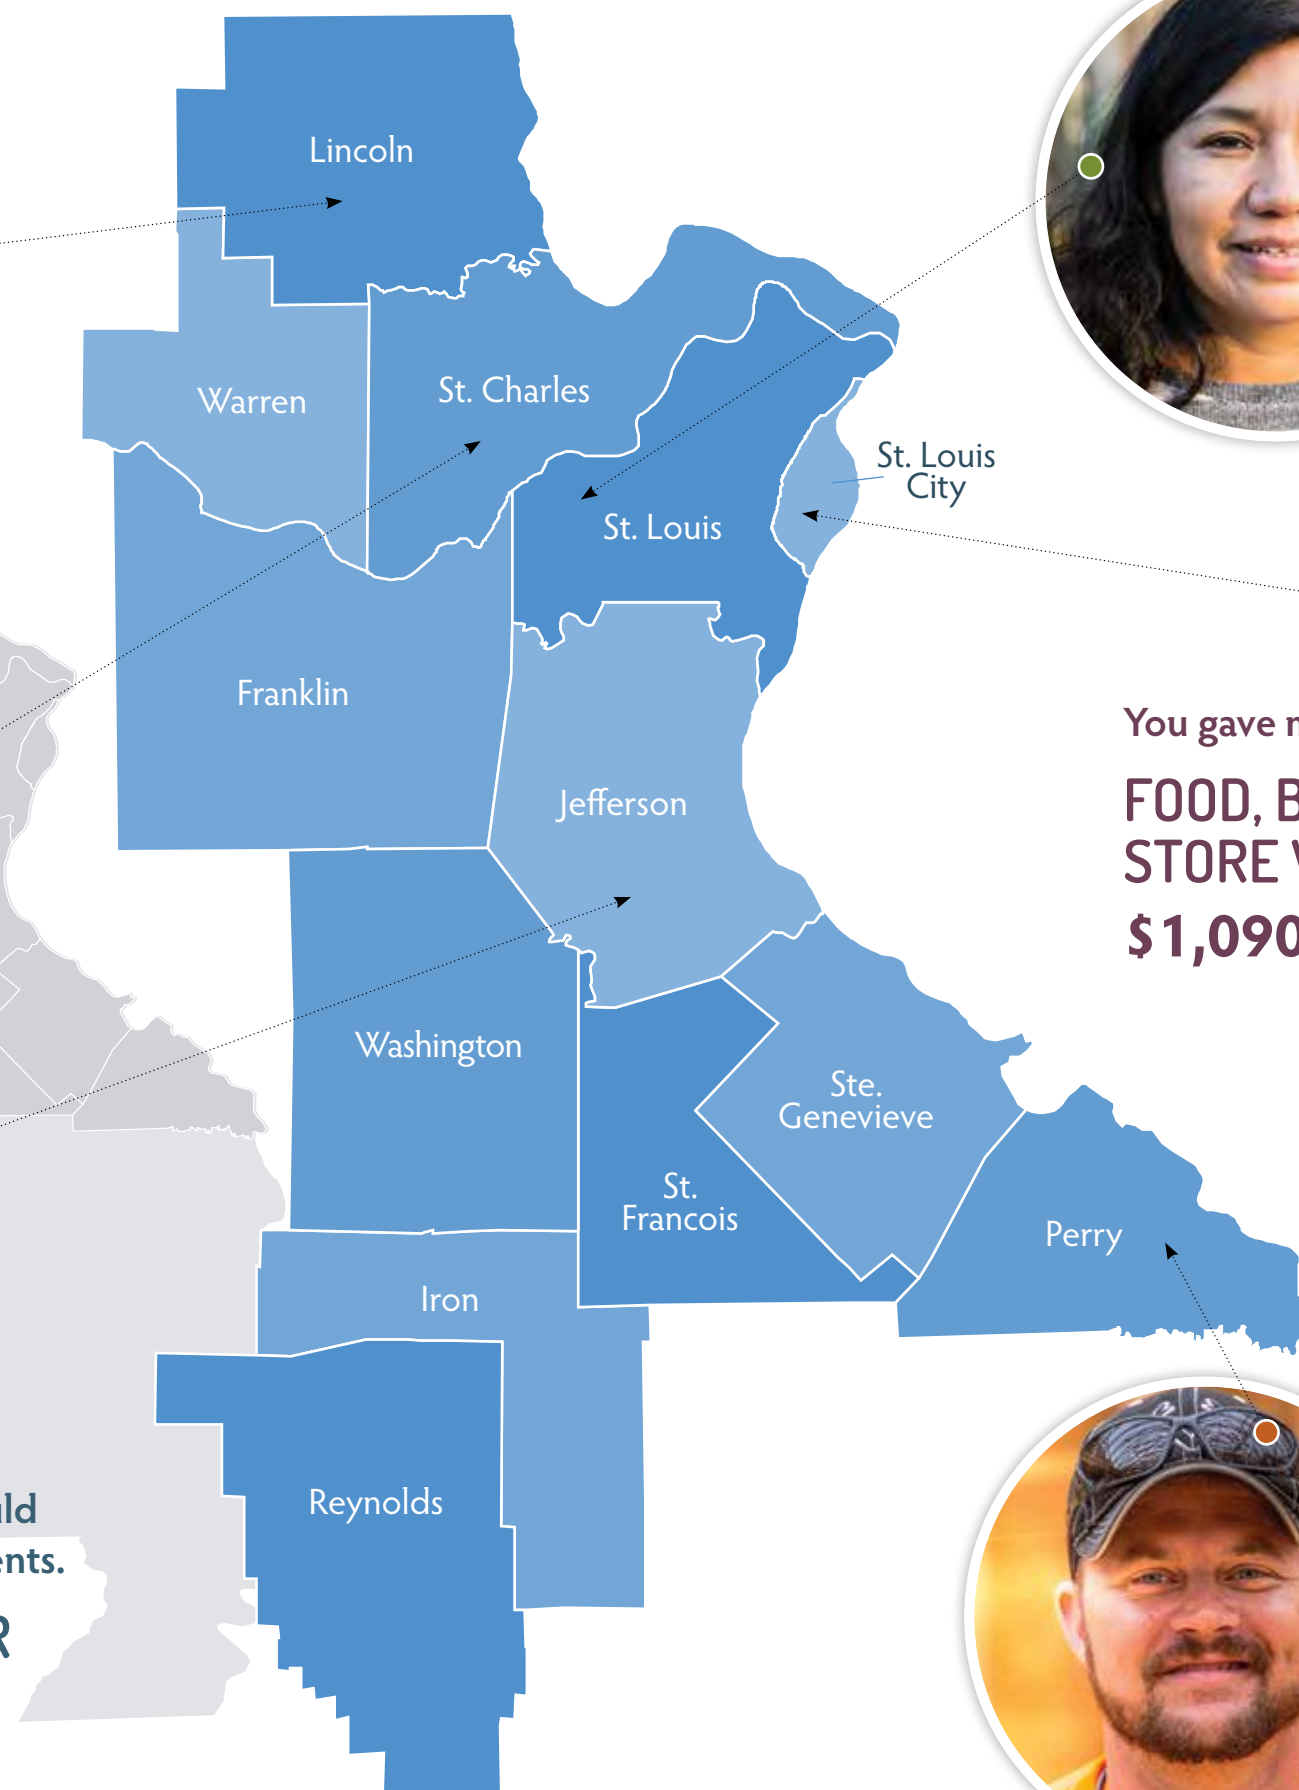

You gave us an accessible van so Mom and Dad could drive me and my brother to our doctor appointments.

**AUTOMOBILE PURCHASE AND REPAIR
$487,400**

You heated our home and kept us safe and warm.

**UTILITIES
$3,322,359**